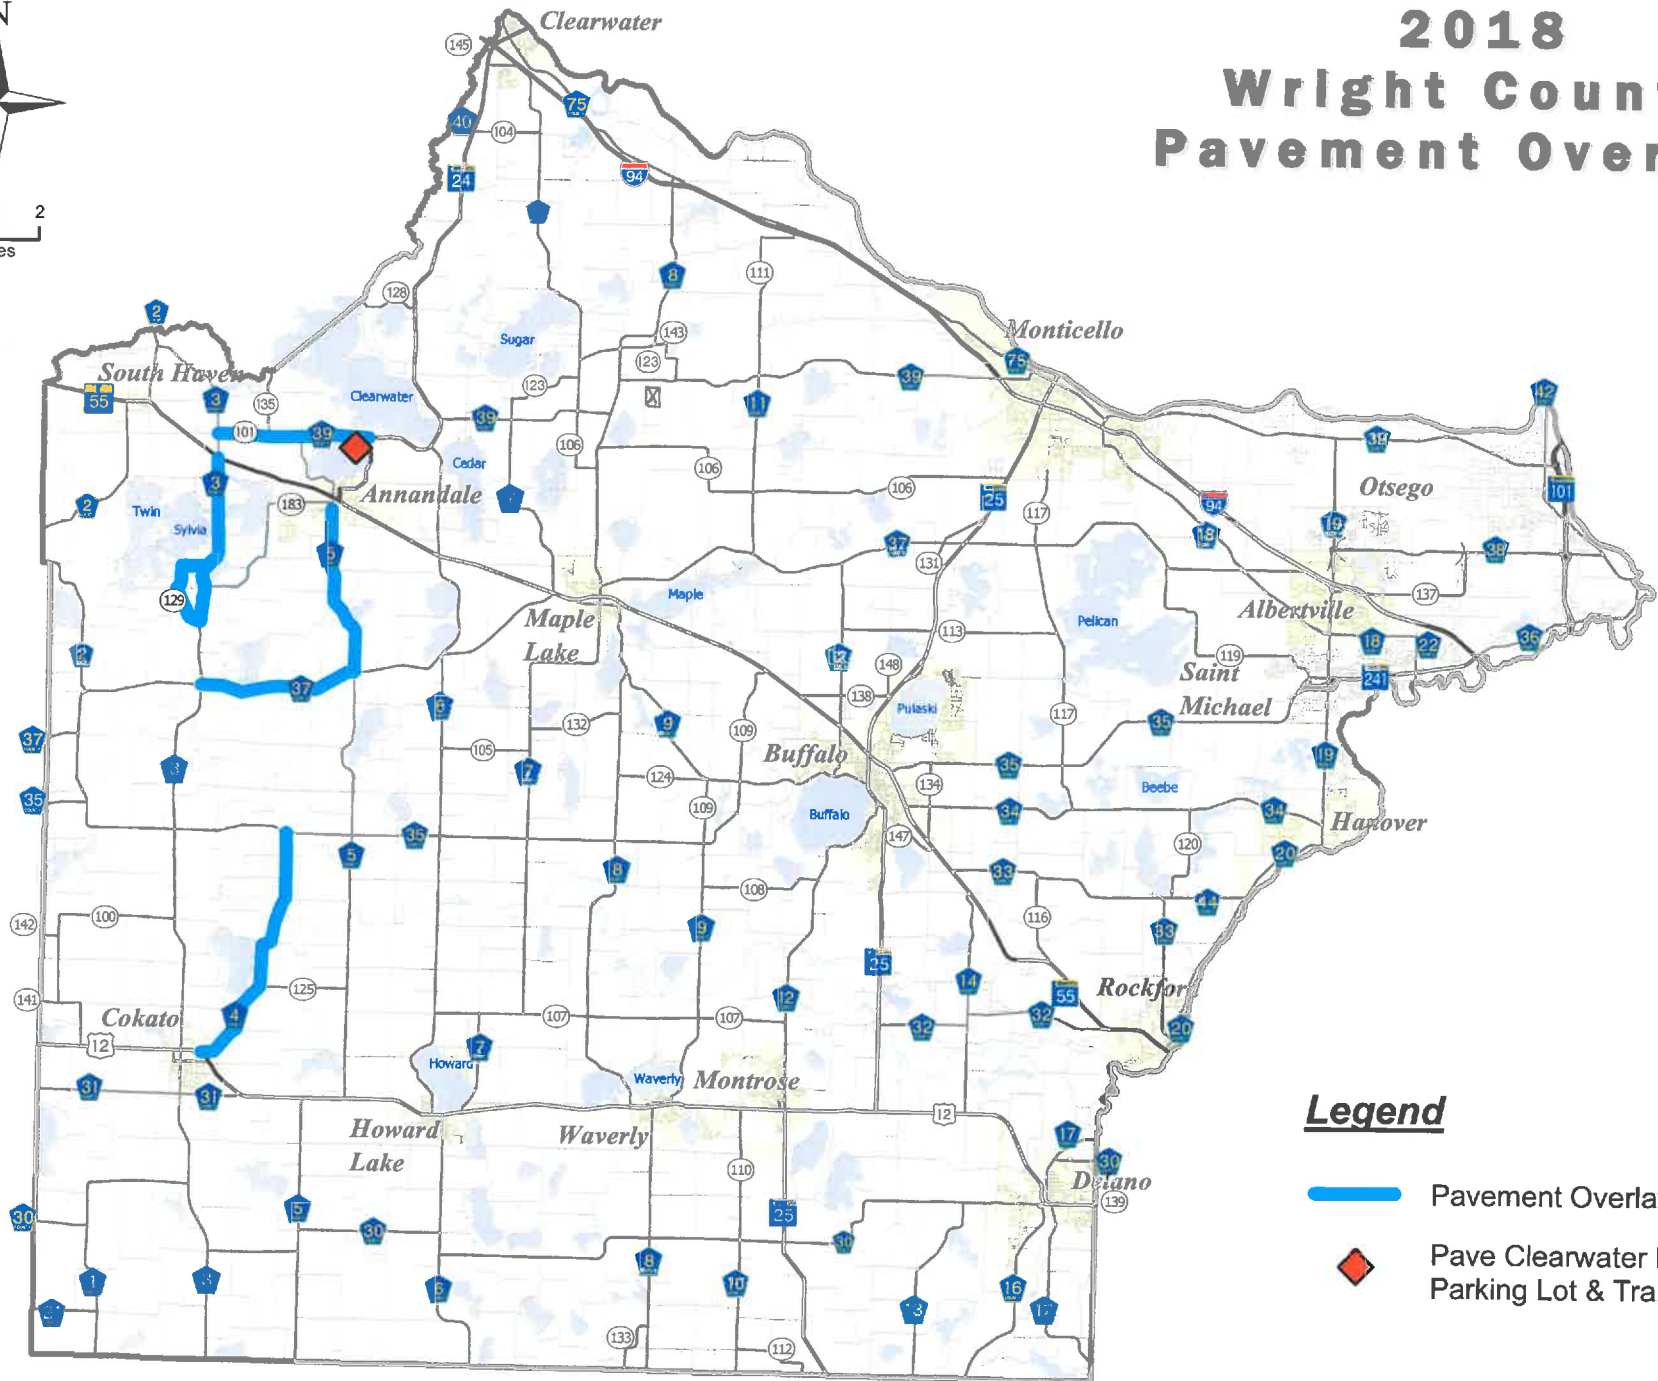

# 2018 Wright County Pavement Overlays

### Legend

-  Pavement Overlay
-  Pave Clearwater Pleasant Parking Lot & Trails