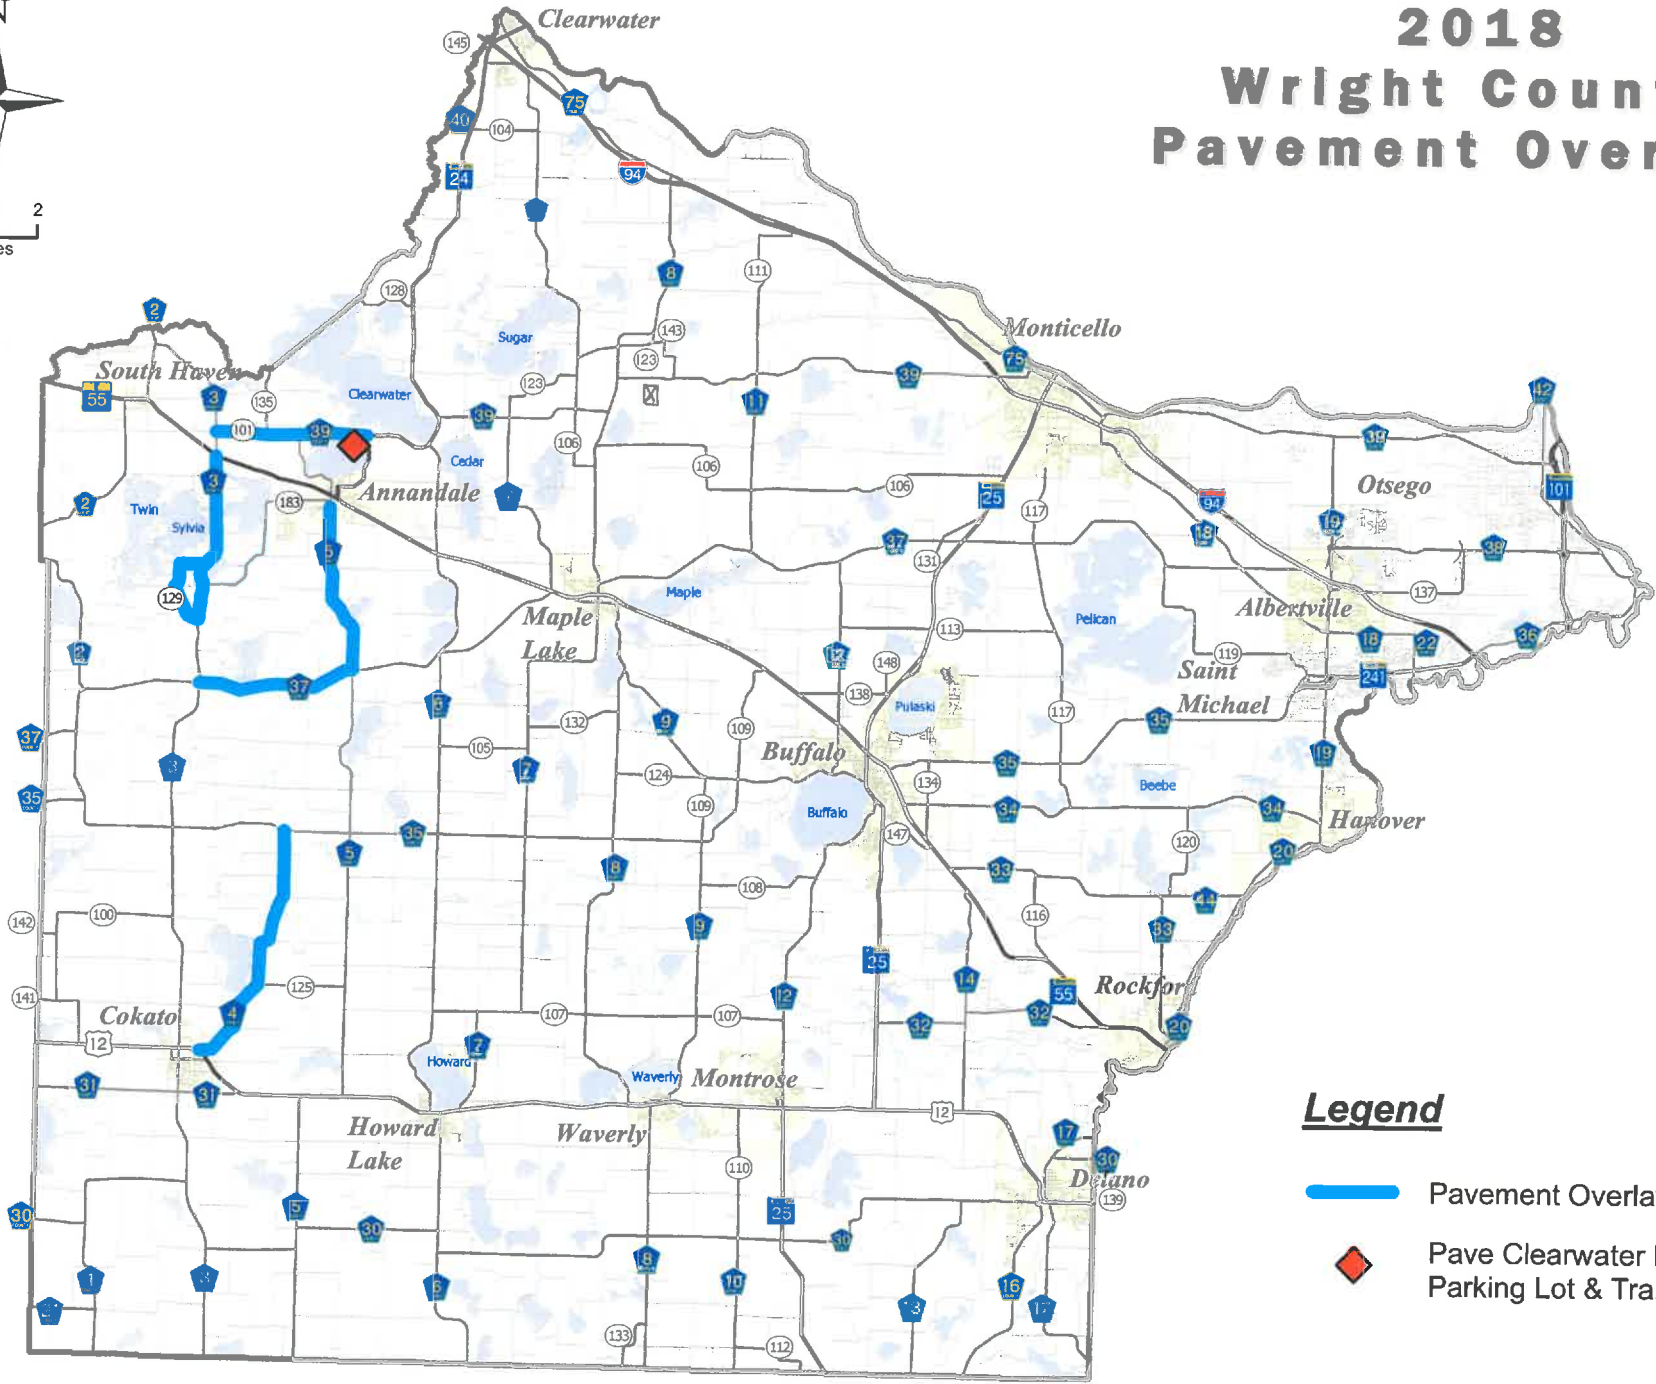

# 2018 Wright County Pavement Overlays

0 1 2  
Miles

### Legend

-  Pavement Overlay
-  Pave Clearwater Pleasant Parking Lot & Trails