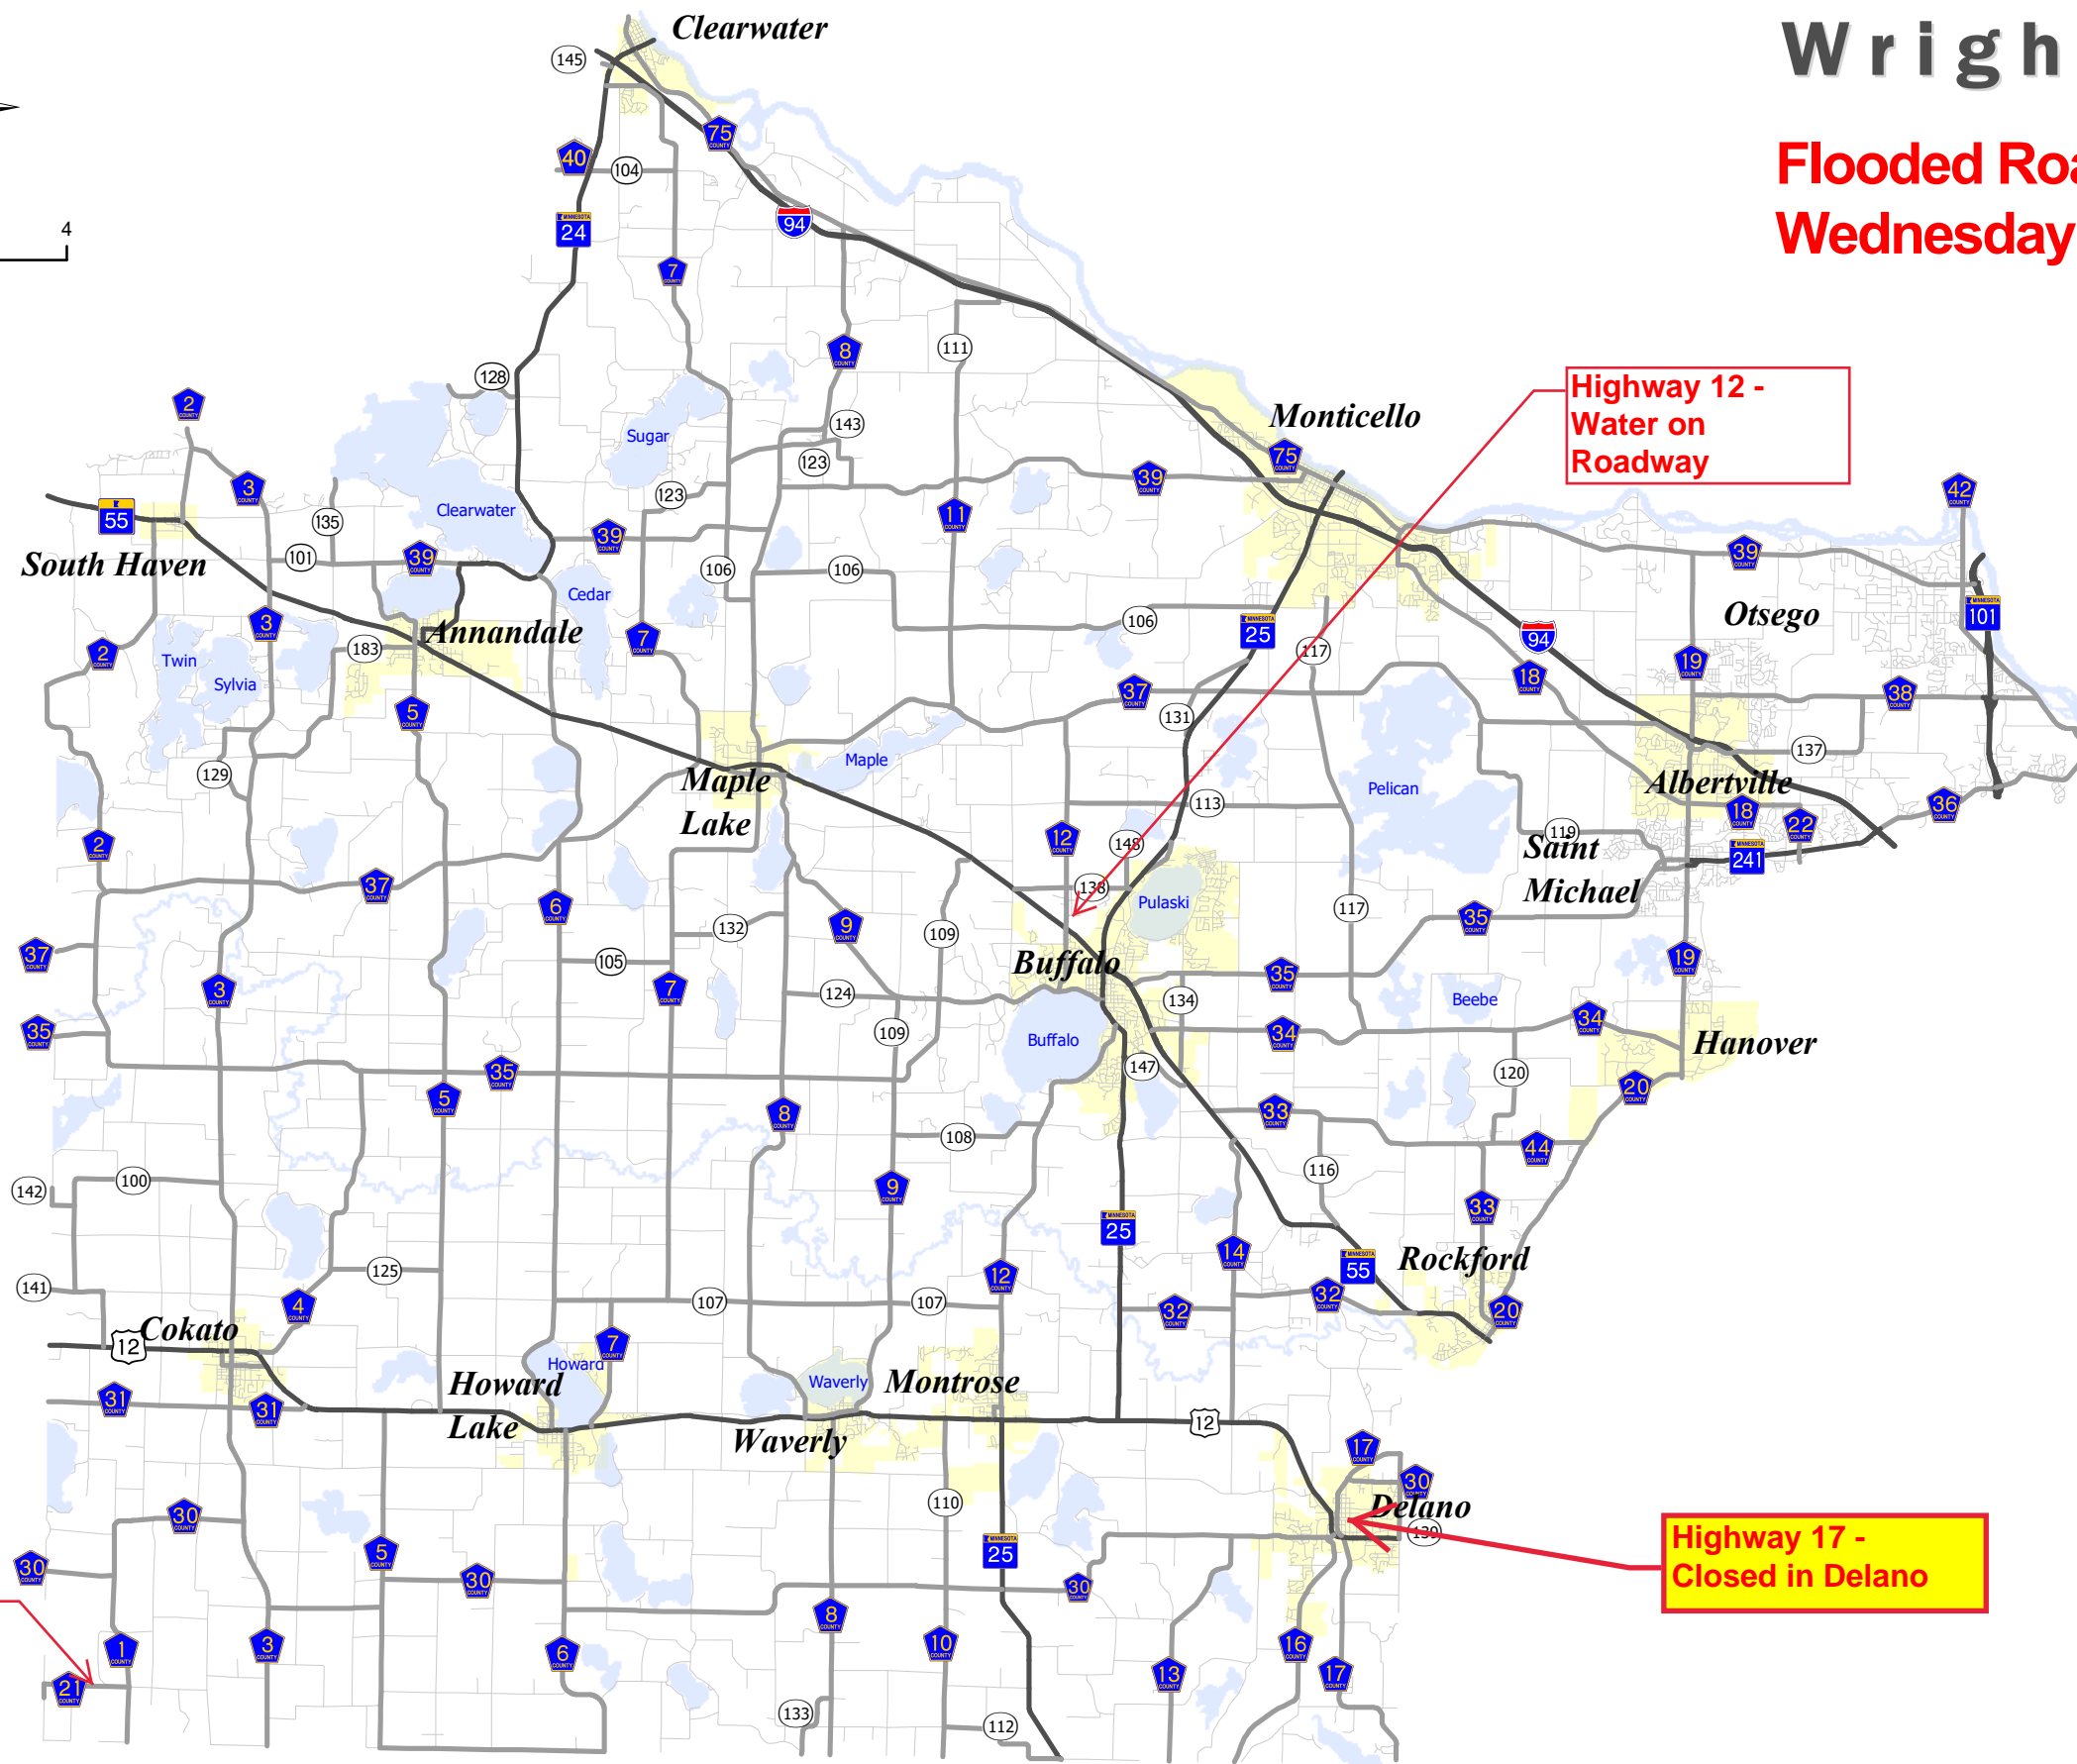

Wright County

**Flooded Roadways Update
Wednesday, 4/3/2019**

**Highway 12 -
Water on
Roadway**

**Highway 21 -
Water on
Roadway**

**Highway 17 -
Closed in Delano**